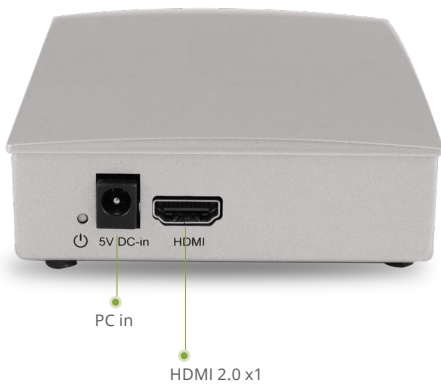

## Features

- Intel® Cherry Trail x5-Z8350 SoC
- Onboard DDR3L 2 GB memory
- Onboard 32GB eMMC storage
- 1x Gigabit LAN, 4x USB 2.0, 1x HDMI
- Optimized Fan-less Cooling Design
- 3G/4G LTE/LoRa available (Optional)