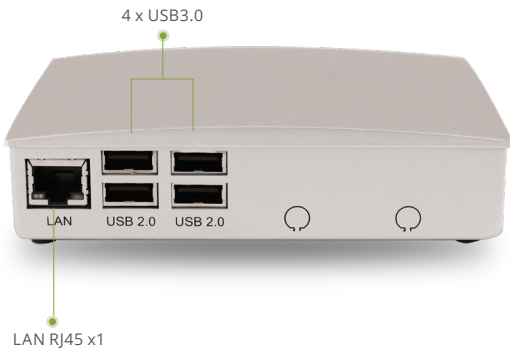

# MEDPC-2700

Fanless Medical Grade Box PC with Intel Cherry Trail Process

## Features

- Intel® Cherry Trail x5-Z8350 SoC
- Onboard DDR3L 2 GB memory
- Onboard 32GB eMMC storage
- 1x Gigabit LAN, 4x USB 2.0, 1x HDMI
- Optimized Fan-less Cooling Design
- 3G/4G LTE/LoRa available (Optional)