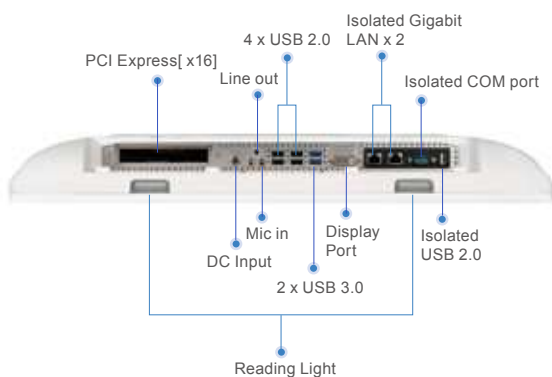

ZEUS-247S

24" Fanless Smart View Core i7 QM77 Multi-Touch Medical Station

Features

- Intel® Core™ i7-3555LE Dual Core Processor up to 3.1GHz
- Intel® QM77 Chipset
- Supports Dual Channel DDR3 SODIMM up to 16GB
- 24" 1920x1200 300 nits IPS LCD with LED Backlight
- DICOM Compliance(optional)
- Capacitive Multi-Touch Screen
- Easy Cleaning Flat Screen
- 10 Programmable Smart Function Keys
- USB/COM/LAN Medical 4KV Isolation
- High Speed USB 3.0 Ports
- PCI Express[x16], Mini Card x 2
- Auto-focus 5.0M Pixels Camera(optional)
- +12V to +24V Wide Range DC Input

Specifications

Main Specifications

Processor	Intel® Core i7-3555LE Dual Core up to 3.1GHz Intel® Core i3-3217UE Dual Core 1.6GHz
System Memory	Supports Dual Channel DDR3 SODIMM up to 16GB
Chipset	Intel® QM77
OS Support	Windows® 7, Windows® 8, Linux®
Remote Management	Intel® Active Management Technology
Expansion Interface	PCI Express[x16] x 1, Mini Card x 2
Storage Disk Drive	2.5" SATA Hard Disk Drive/SSD x 1 Slim DVD-RW Drive x 1(optional)
Security	Smart Card Reader x 1(optional), Trusted Platform Module, RFID(optional)
Wireless Communication	802.11b/g/n(optional), Bluetooth 3.0HS & 4.0 (optional)
Speaker	5W x 2
Function Key	Speaker Volume Up/Down, LCD Brightness Up/Down, LCD On/Off, Touch Screen On/Off, Display Mode(optional), Reading Light On/Off
Power Requirement	DC 12~24V, 22Wh (14.6V / 1500mAh) backup battery (optional)

Display

Size	24" IPS LCD
Resolution	1920 x 1200
Max. Colors	16.7M
Luminance	300 nits
View Angle	178°(H)/178°(V)
Contrast Ratio	1000:1
Back Light Life Time	30,000 Hours
Touch Screen	Capacitive Multi-Touch

I/O

USB	Isolated USB 2.0 x 1, USB 2.0 x 4, USB 3.0 x 4 (two in rear I/O & two in side I/O)
Serial Port	Isolated RS-232 x 1
Ethernet	Isolated Gigabit LAN x 2
Video Out	Display Port x 1, support resolution up to 2560 x 1600
Audio	Mic-in, Line-out