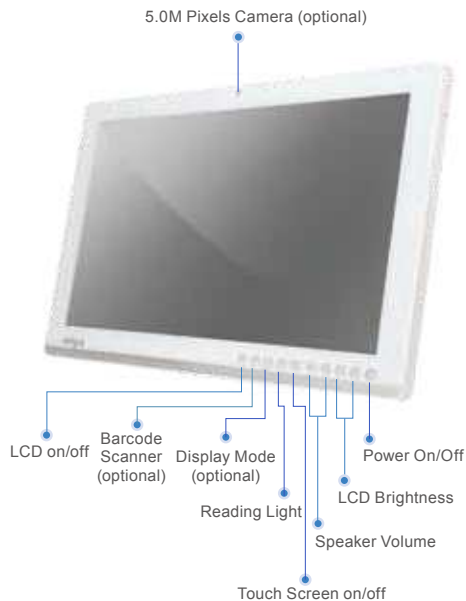

ZEUS-247S

24" Fanless Smart View Core i7 QM77 Multi-Touch Medical Station

Features

- Intel® Core™ i7-3555LE Dual Core Processor up to 3.1GHz
- Intel® QM77 Chipset
- Supports Dual Channel DDR3 SODIMM up to 16GB
- 24" 1920x1200 300 nits IPS LCD with LED Backlight
- DICOM Compliance(optional)
- Capacitive Multi-Touch Screen
- Easy Cleaning Flat Screen
- 10 Programmable Smart Function Keys
- USB/COM/LAN Medical 4KV Isolation
- High Speed USB 3.0 Ports
- PCI Express[x16], Mini Card x 2
- Auto-focus 5.0M Pixels Camera(optional)
- +12V to +24V Wide Range DC Input

Specifications

Main Specifications

Processor	Intel® Core i7-3555LE Dual Core up to 3.1GHz Intel® Core i3-3217UE Dual Core 1.6GHz
System Memory	Supports Dual Channel DDR3 SODIMM up to 16GB
Chipset	Intel® QM77
OS Support	Windows® 7, Windows® 8, Linux®
Remote Management	Intel® Active Management Technology
Expansion Interface	PCI Express[x16] x 1, Mini Card x 2
Storage Disk Drive	2.5" SATA Hard Disk Drive/SSD x 1 Slim DVD-RW Drive x 1(optional)
Security	Smart Card Reader x 1(optional), Trusted Platform Module, RFID(optional)
Wireless Communication	802.11b/g/n(optional), Bluetooth 3.0HS & 4.0 (optional)
Speaker	5W x 2
Function Key	Speaker Volume Up/Down, LCD Brightness Up/Down, LCD On/Off, Touch Screen On/Off, Display Mode(optional), Reading Light On/Off
Power Requirement	DC 12~24V, 22Wh (14.6V / 1500mAh) backup battery (optional)

Display

Size	24" IPS LCD
Resolution	1920 x 1200
Max. Colors	16.7M
Luminance	300 nits
View Angle	178°(H)/178°(V)
Contrast Ratio	1000:1
Back Light Life Time	30,000 Hours
Touch Screen	Capacitive Multi-Touch

I/O

USB	Isolated USB 2.0 x 1, USB 2.0 x 4, USB 3.0 x 4 (two in rear I/O & two in side I/O)
Serial Port	Isolated RS-232 x 1
Ethernet	Isolated Gigabit LAN x 2
Video Out	Display Port x 1, support resolution up to 2560 x 1600
Audio	Mic-in, Line-out